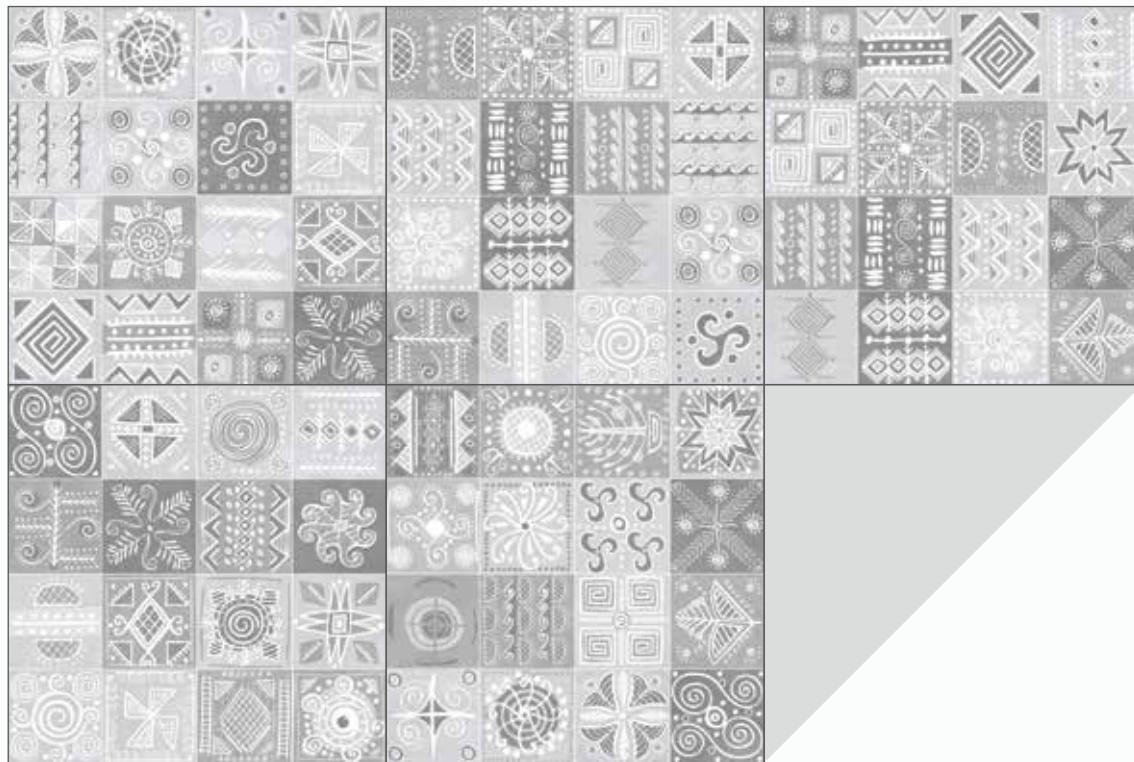

AZ GM66D3

60 x 60 cm
Random 5 faces
Matt