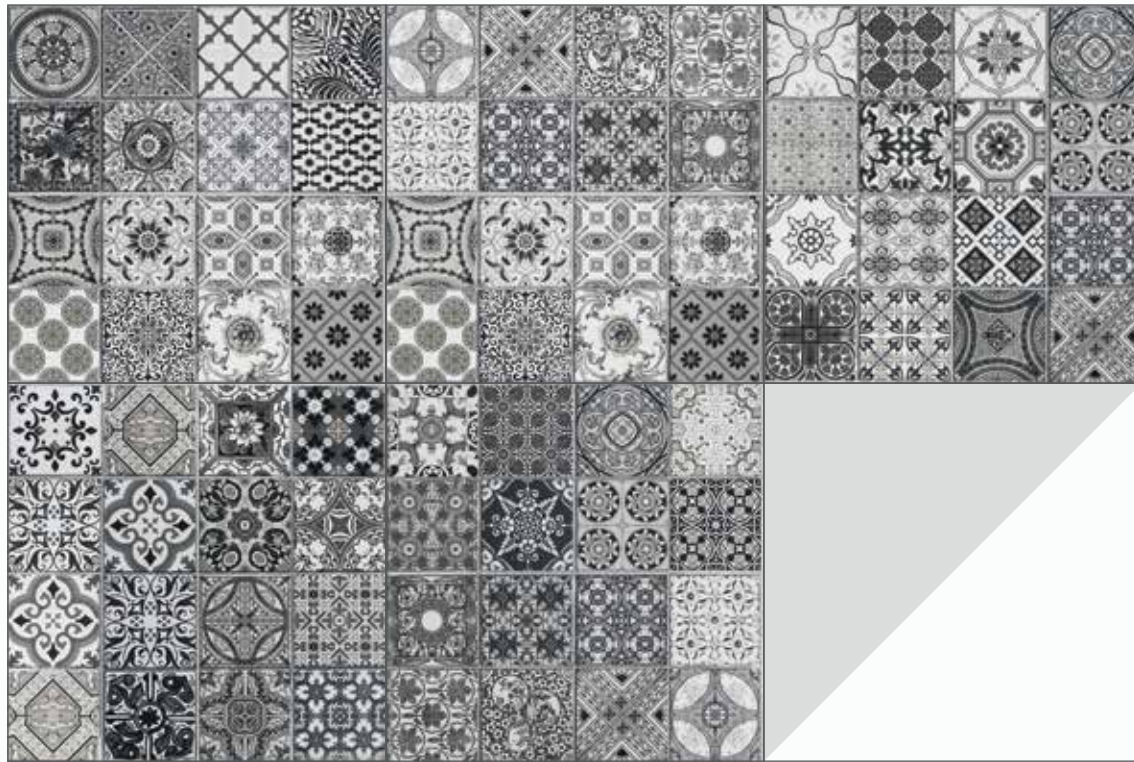

AZ12-GK15903 / 15 x 90 cm

AZ12-GK15904 / 15 x 90 cm

AZ12-GK15905 / 15 x 90 cm

GẠCH ĐIỂM

/ Decor Series /

AZ GM66D1

60 x 60 cm
Random 5 faces
Matt

AZ GM66D2