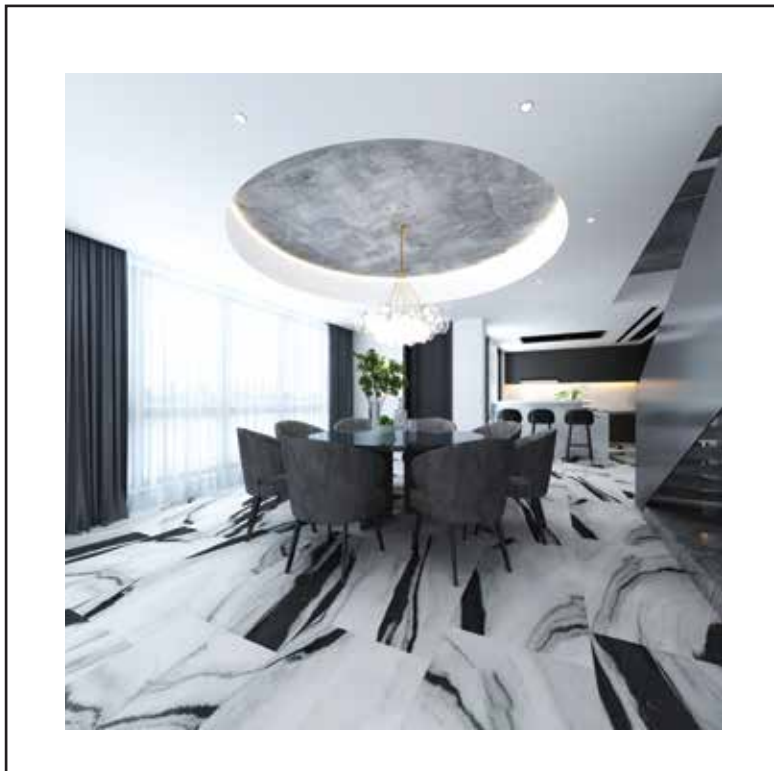

PJ-12598 | rett. 60x60cm - 60x120cm / 24"x24" - 24"x48"