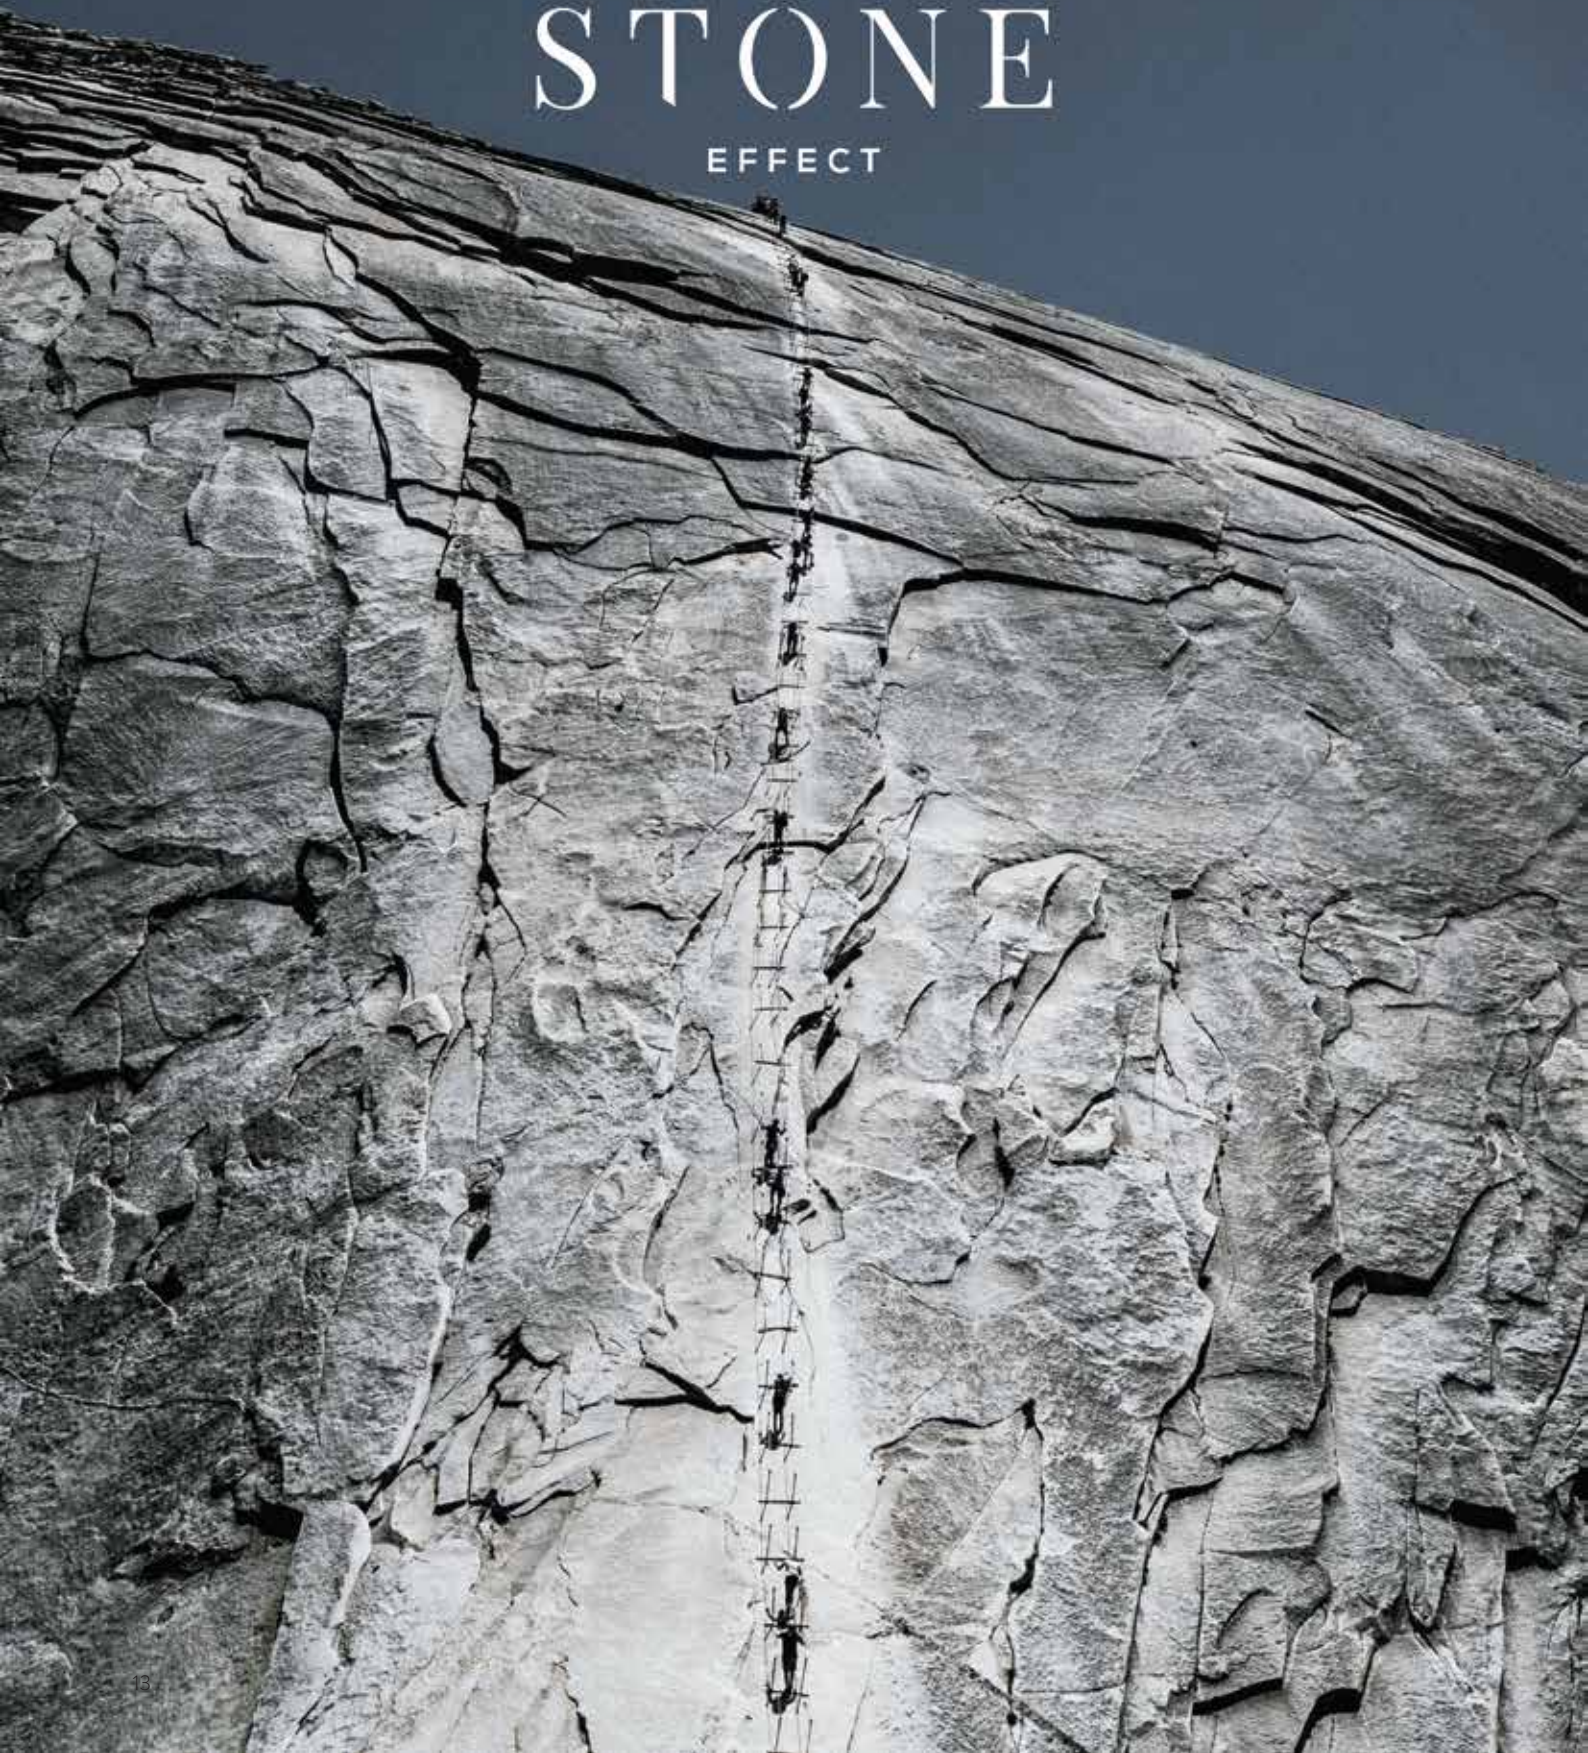

VIGLACERA

STONE

EFFECT