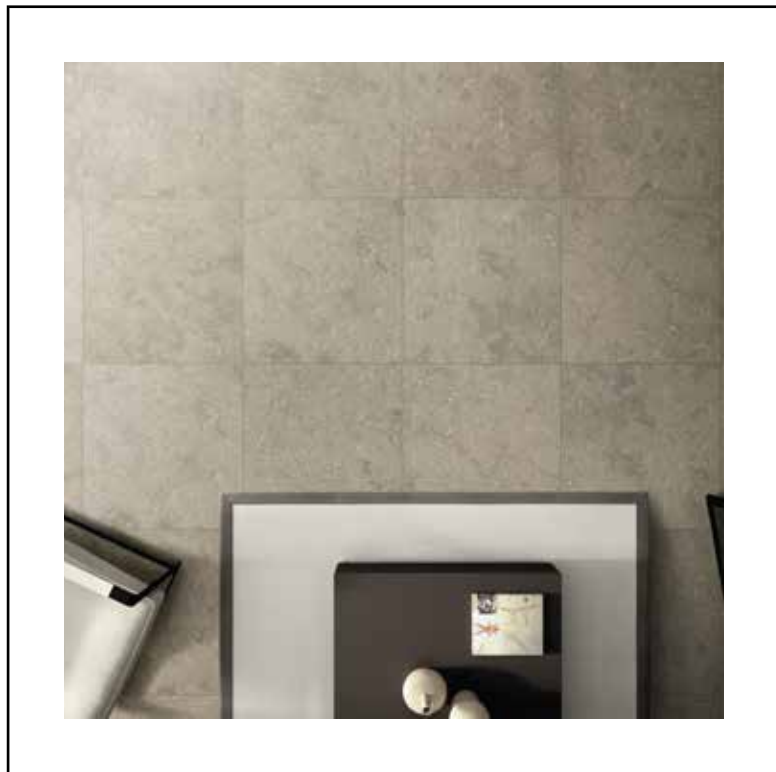

W1854QX | rett. 60x60cm / 24"x24"