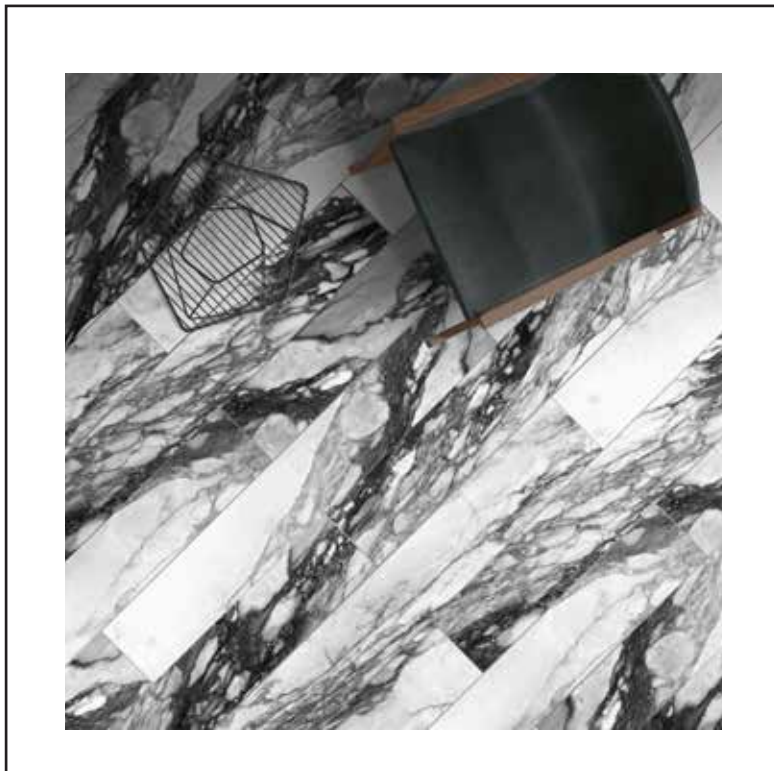

PJ-11359 | rett. 60x60cm - 60x120cm / 24"x24" - 24"x48"