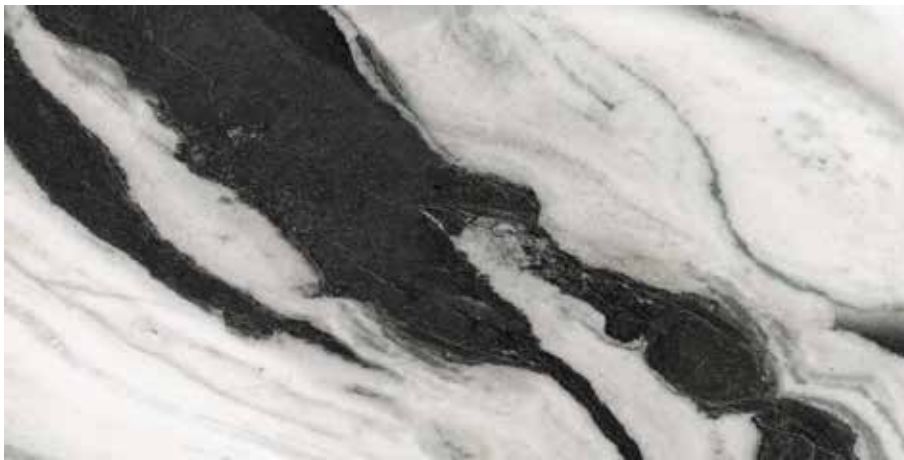

VIGLACERA

PJ-12598 | rett. 60x60cm - 60x120cm / 24"x24" - 24"x48"

GALASSIA CLASSIC

PORCELAIN TILE

3 DESIGNS | 60x120cm / 24"x48"

GALASSIA CLASSIC
PJ-12598
60x60cm - 60x120cm / 24"x24" - 24"x48"
GLAZER POLISHED / MATT R10