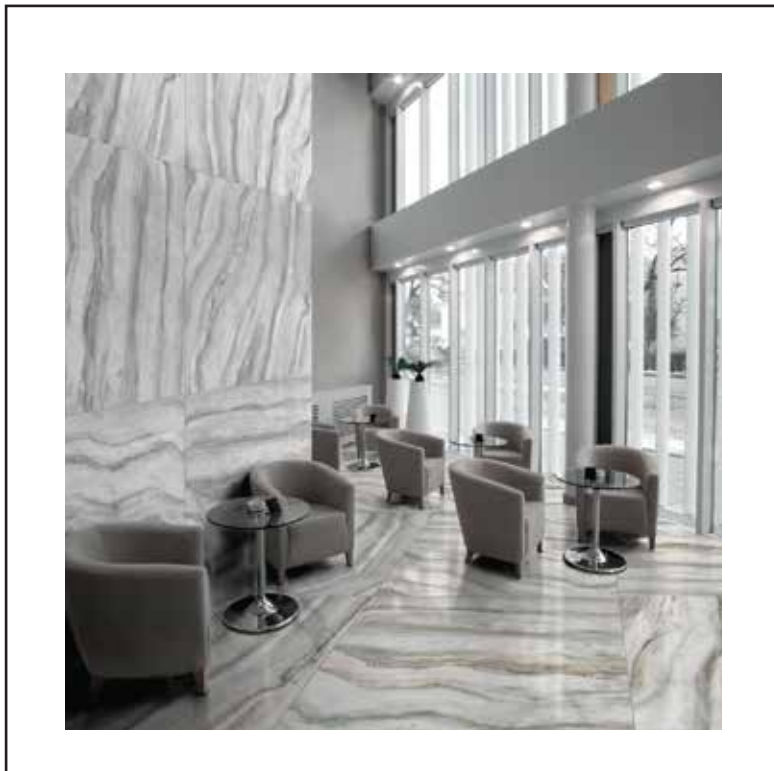

PJ-15793 | rett. 60x60cm - 60x120cm / 24"x24" - 24"x48"